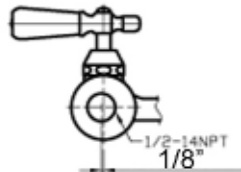

# DOLLIE WALL MOUNT KITCHEN FAUCET

Cat. No.  
KF102

W: 13"  
D: 12-3/8"  
H: 5-7/8"

## Features:

- ▶ Constructed of solid brass
- ▶ Metal lever handles
- ▶ Low lead brass body with 8" centers
- ▶ Spout reach 10"
- ▶ Available in 3 finishes
- ▶ Ceramic disc cartridges
- ▶ Flow rate is 1.8 GPM at 60 psi

## Finishes:

**BN** Brushed Nickel  
**CP** Polished Chrome  
**ORB** Oil Rubbed Bronze

Dimensions of fixture are nominal and may vary. Dimensions and specifications subject to change without notice.