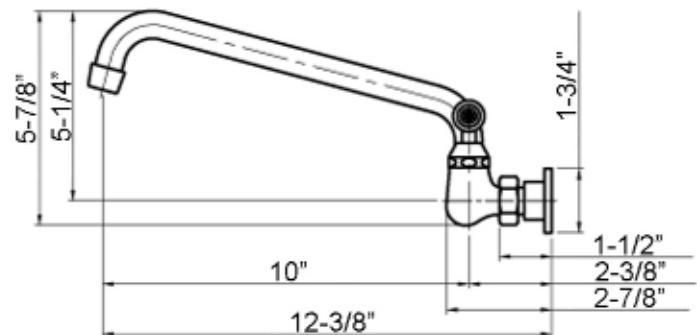

# DOLLIE WALL MOUNT KITCHEN FAUCET

Cat. No.  
KF102

W: 13"  
D: 12-3/8"  
H: 5-7/8"

## Features:

- ▶ Constructed of solid brass
- ▶ Metal lever handles
- ▶ Low lead brass body with 8" centers
- ▶ Spout reach 10"
- ▶ Available in 3 finishes
- ▶ Ceramic disc cartridges
- ▶ Flow rate is 1.8 GPM at 60 psi

## Finishes:

**BN** Brushed Nickel  
**CP** Polished Chrome  
**ORB** Oil Rubbed Bronze

Dimensions of fixture are nominal and may vary. Dimensions and specifications subject to change without notice.