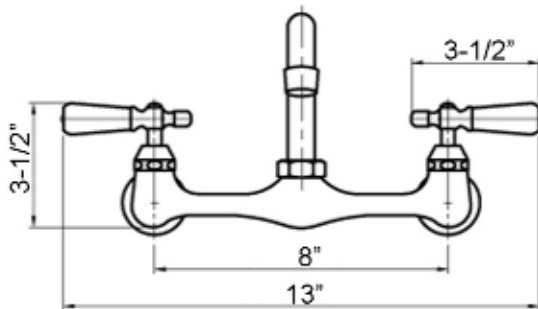

# DOLLIE WALL MOUNT KITCHEN FAUCET

Cat. No.  
KF102

W: 13"  
D: 12-3/8"  
H: 5-7/8"

## Features:

- ▶ Constructed of solid brass
- ▶ Metal lever handles
- ▶ Low lead brass body with 8" centers
- ▶ Spout reach 10"
- ▶ Available in 3 finishes
- ▶ Ceramic disc cartridges
- ▶ Flow rate is 1.8 GPM at 60 psi

## Finishes:

**BN** Brushed Nickel  
**CP** Polished Chrome  
**ORB** Oil Rubbed Bronze

Dimensions of fixture are nominal and may vary. Dimensions and specifications subject to change without notice.